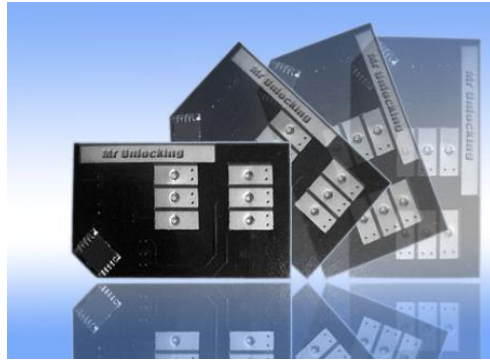

Mobile Sim Dialer for GSM Cellphone

(Callback +Callthrough+Call direct +Calling Card Service)

- ▶ Would you like all cellphone users to use your VOIP service?
- ▶ Would you like to offer the most convenient way for users to enjoy your services?
- ▶ Our mobile sim dialer is your best choice.

Mobile sim dialer is a simple VoIP solution for cellphone for VoIP service providers and VoIP users. We have the best solution for both. VoIP providers cost can offer low rates, along with efficient dialing to their potential customers.

With our auto sim dialer, VoIP providers can preset all VoIP dialing parameters into the SIM dialer, so mobile users won't have to configure it.

- ▶ Installation instructions:

► **Features:**

1. No-need to cut or punch your original sim card.
2. Very easy to install, insert to any card slot together with your sim card
3. Works with all universal SIM card, Work with 1.8V, 3V and 5V SIM cards
4. Compatible with all the mobile phones,iphone,,Nokia,Motorola,Sonny Erisson,Samsung, LG,HTC,Palm etc.
5. Support four working modes:
 - call through
 - call back
 - call direct
 - calling card
6. Max 3 access number,
- 7.No need to change users conventional dialing habit:
 - a. Support dial from the Contacts and phone book, no need to memorize and input the numbers.
 - b. Support dial directly from cell phone's missed calls/ call record/ call history/ recent calls.
8. it will not effect your normal use of the cellphone or your sim card