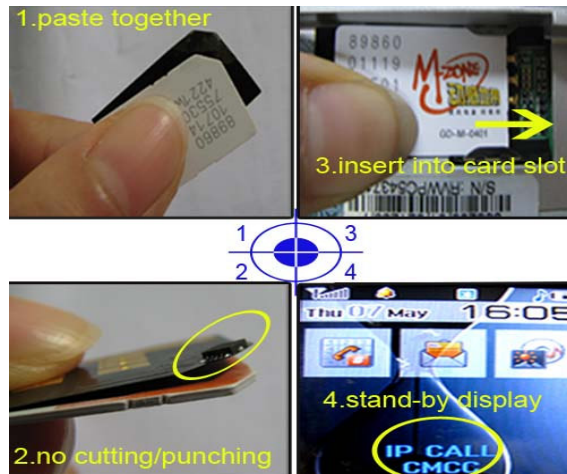

With our auto sim dialer, VoIP providers can preset all VoIP dialing parameters into the SIM dialer, so mobile users won't have to configure it.

- ▶ Installation instructions:

► **Features:**

1. No-need to cut or punch your original sim card.
2. Very easy to install, insert to any card slot together with your sim card
3. Works with all universal SIM card, Work with 1.8V, 3V and 5V SIM cards
4. Compatible with all the mobile phones,iphone,,Nokia,Motorola,Sonny Erisson,Samsung, LG,HTC,Palm etc.
5. Support four working modes:
 - call through
 - call back
 - call direct
 - calling card
6. Max 3 access number,
- 7.No need to change users conventional dialing habit:
 - a. Support dial from the Contacts and phone book, no need to memorize and input the numbers.
 - b. Support dial directly from cell phone's missed calls/ call record/ call history/ recent calls.
8. it will not effect your normal use of the cellphone or your sim card

Dimension:sim card:24.60 *14.95* 0.78 mm,Outside packing: 119.46 * 61.59 * 2.0 mm